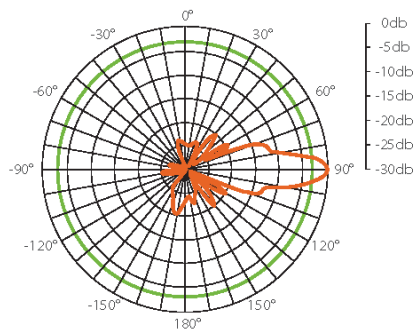

Ad Hoc Switch and PBX

Michel Barbeau

Material

Omnidirectional antennas

6.5 dBi

7 dBi

Directional antennas

10 dBi

24 dBi

Radiation Patterns:

V-Plane Co-Polarization Pattern

H-Plane Co-Polarization Pattern

Nepean marina to Aylmer marina (5 km)

- 24 dBi (in linear form 251)
- At 50 milliwatts
 - effective power 12.6 watts
- At 5 watts
 - effective power 1256 watts