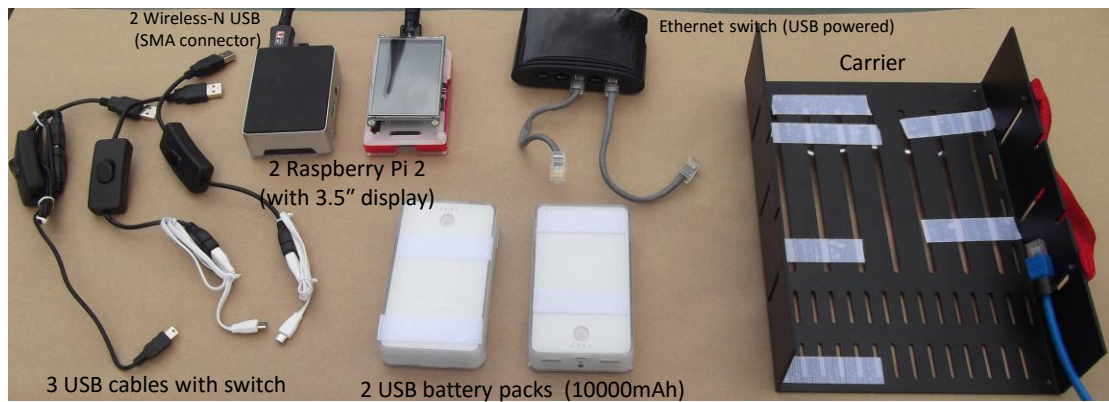

Ad Hoc Switch and PBX

Michel Barbeau

Material