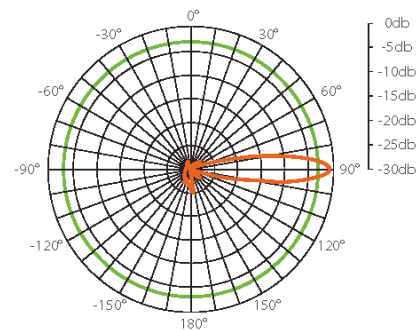

24 dBi

Radiation Patterns:

V-Plane Co-Polarization Pattern

H-Plane Co-Polarization Pattern

Nepean marina to Aylmer marina (5 km)

- 24 dBi (in linear form 251)
- At 50 milliwatts
 - effective power 12.6 watts
- At 5 watts
 - effective power 1256 watts