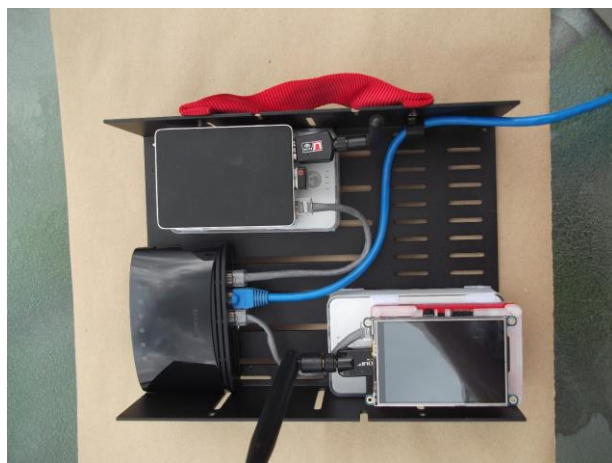

Ad Hoc Switch and PBX

Michel Barbeau

Material

Omnidirectional antennas

6.5 dBi

7 dBi

Directional antennas

10 dBi

24 dBi

Radiation Patterns:

V-Plane Co-Polarization Pattern

H-Plane Co-Polarization Pattern

Nepean marina to Aylmer marina (5 km)

- 24 dBi (in linear form 251)
- At 50 milliwatts
 - effective power 12.6 watts
- At 5 watts
 - effective power 1256 watts